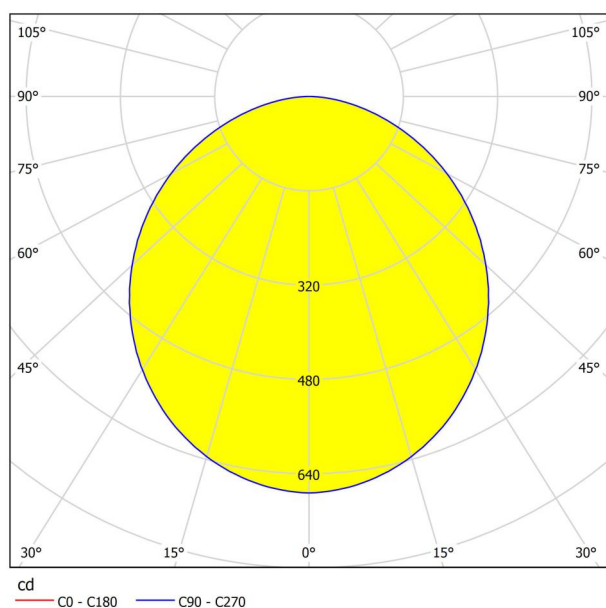

General Information

Material number	96253
Type	surface-mounted light
Product segment	Indoor
Theme	sonstige / nicht zuordenbar

Dimensions

Article Height (in mm/in)	40
Article Diameter (in mm/in)	300
Net Weight (in kg)	1.09

Technical Information

Protection Degree	IP44
Protection Class	2
Mains Voltage	220-240V,50/60Hz
Dimmable	No
max. Wattage (1)	22W

Illuminant 1

Socket Type (1)	LED
Illuminant Type (1)	LED
Illuminant incl. (1)	Inclusive
Lumen Complete	2200
Kelvin Complete	3000K
Light colour Complete	WARM WHITE
Lumen with Cover	1840
Nominal Lifetime (in h)	25,000
Switching Cycles	15000
Dimmable	No
Rated Lamp Power (0,1W precision)	22
Colour Tolerance (LED, SDCM)	<6