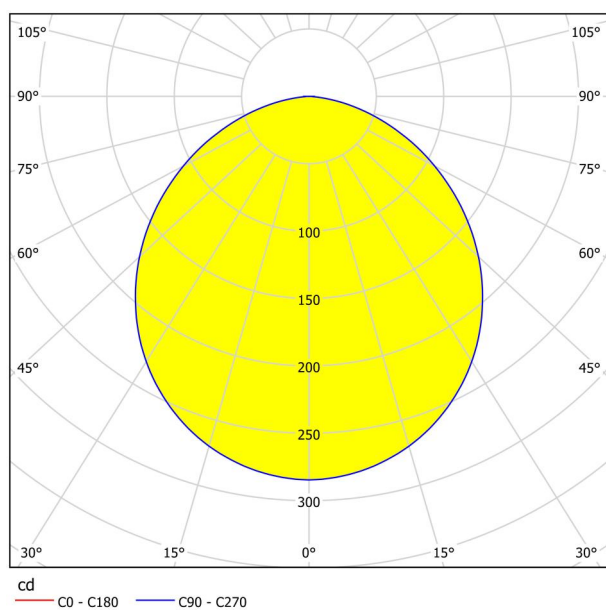

Technical Information

Protection Degree	IP20
Protection Class	2
Mains Voltage	220-240V,50/60Hz
Operation Voltage	220-240V,50/60Hz
Dimmable	No
max. Wattage (1)	11W

Illuminant 1

Socket Type (1)	LED
Illuminant Type (1)	LED
Illuminant incl. (1)	Inclusive
Lumen Complete	1350
Kelvin Complete	3000K
Light colour Complete	WARM WHITE
Energy efficiency class (EEI)	E
Dimmable	No
Info changeability□light source/driver	LED + driver can be exchanged by a specialist