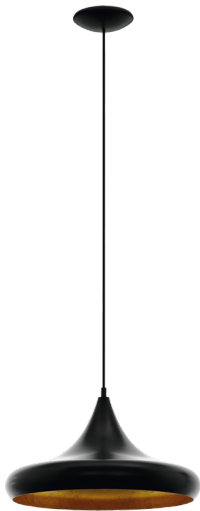

97739 CORETTO 4

General Information

Material number	97739
Type	pendant light
Product segment	Indoor
Theme	sonstige / nicht zuordenbar

Dimensions

Article Height (in mm/in)	1100
Article Diameter (in mm/in)	400
Net Weight (in kg)	1.45

Material & Colour

Enclosure Material	steel
Enclosure Colour	black, gold
Cable Colour	textil-cable black

Functionality

Switch Type	without switch
Battery	No

Technical Information

Protection Degree	IP20
Protection Class	2
Mains Voltage	220-240V,50/60Hz
Operation Voltage	220-240V,50/60Hz
max. Wattage (1)	1X60W