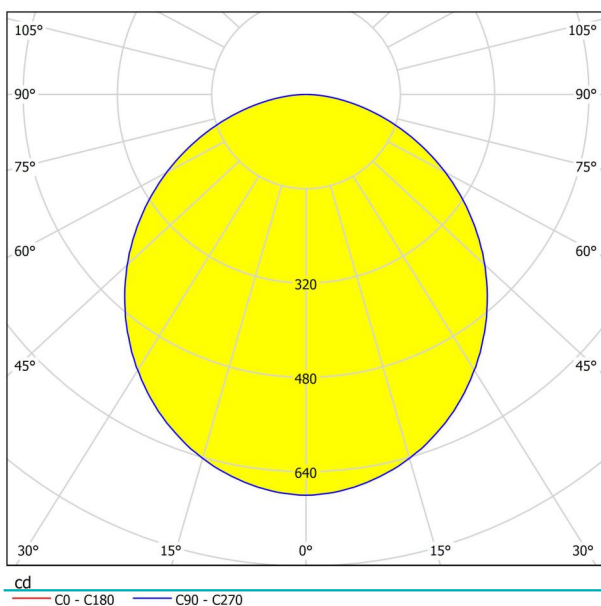

Technical Information

Protection Degree	IP20
Protection Class	2
Mains Voltage	220-240V,50/60Hz
Dimmable	No
max. Wattage (1)	24W

Illuminant 1

Socket Type (1)	LED
Illuminant Type (1)	LED
Illuminant incl. (1)	Inclusive
Lumen Complete	2600
Kelvin Complete	4000K
Light colour Complete	WHITE
Lumen with Cover	1860
Nominal Lifetime (in h)	25,000
Switching Cycles	15000
Energy efficiency class (EEI)	F
Dimmable	No
Rated Lamp Power (0,1W precision)	24
Colour Tolerance (LED, SDCM)	<6

Technical changes reserved